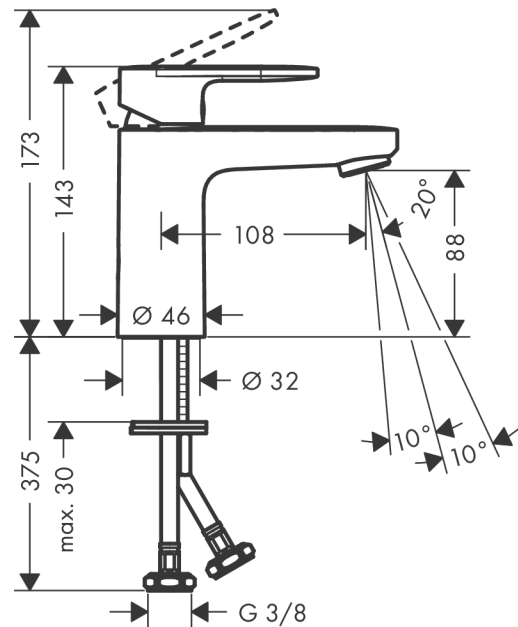

##### product features

- ComfortZone 100
- projection 108 mm
- spray type: normal spray
- swiveling spray former
- maximum flow rate at 3 bar: 5 l/min
- ceramic cartridge
- temperature limitation adjustable
- suitable for continuous flow water heaters
- connection type: G 3/8 connections
- connection dimension: DN15

#### Scale drawing